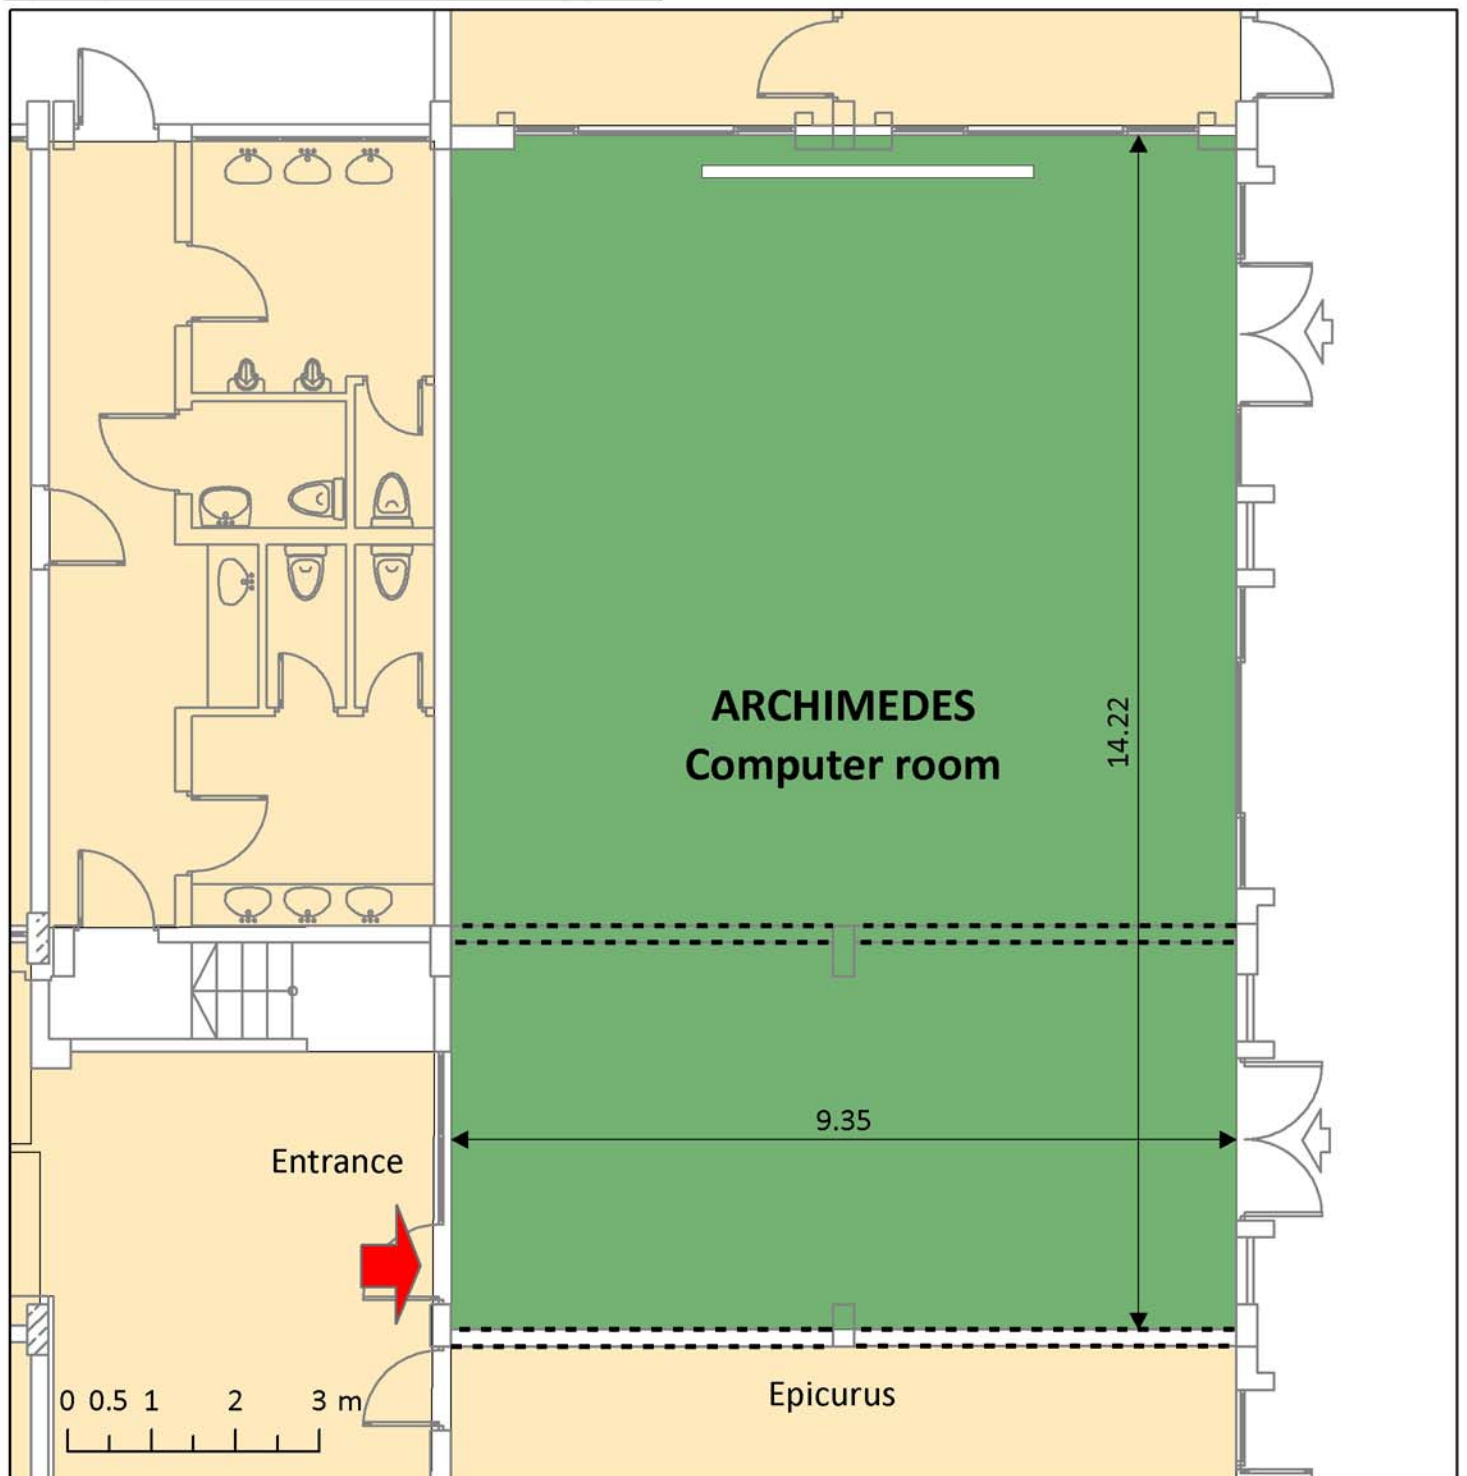

MEDITERRANEAN AGRONOMIC INSTITUTE OF CHANIA  
CONFERENCE CENTRE

COMPUTER ROOM: ARCHIMEDES

CAPACITY: 20

AREA: 133 SQ.M.

HEIGHT: 5.06 M.

MEDITERRANEAN AGRONOMIC INSTITUTE OF CHANIA  
CONFERENCE CENTRE

ROOM: EPICURUS

CAPACITY: TEACHING ROOM 50-60 SEATS  
U-SHAPE 30 SEATS

AREA: 87.15 SQ.M.

HEIGHT: 5.06 M.