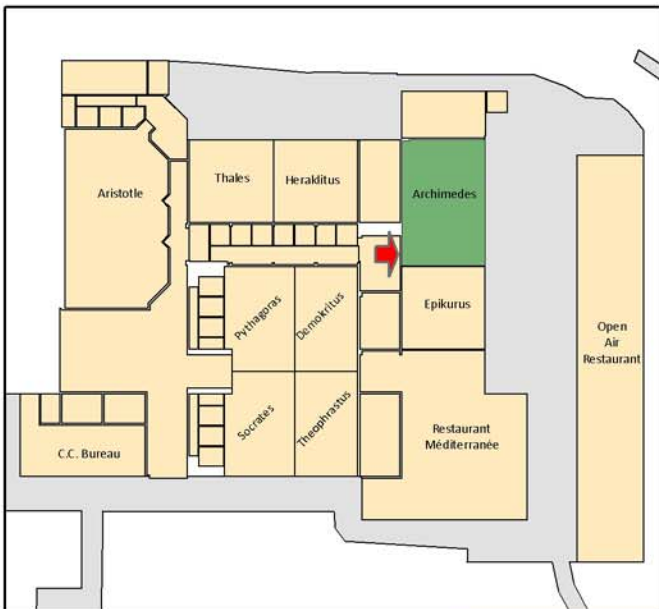

MEDITERRANEAN AGRONOMIC INSTITUTE OF CHANIA  
CONFERENCE CENTRE

COMPUTER ROOM: ARCHIMEDES

CAPACITY: 20

AREA: 133 SQ.M.

HEIGHT: 5.06 M.

MEDITERRANEAN AGRONOMIC INSTITUTE OF CHANIA  
CONFERENCE CENTRE

ROOM: EPICURUS

CAPACITY: TEACHING ROOM 50-60 SEATS  
U-SHAPE 30 SEATS

AREA: 87.15 SQ.M.

HEIGHT: 5.06 M.