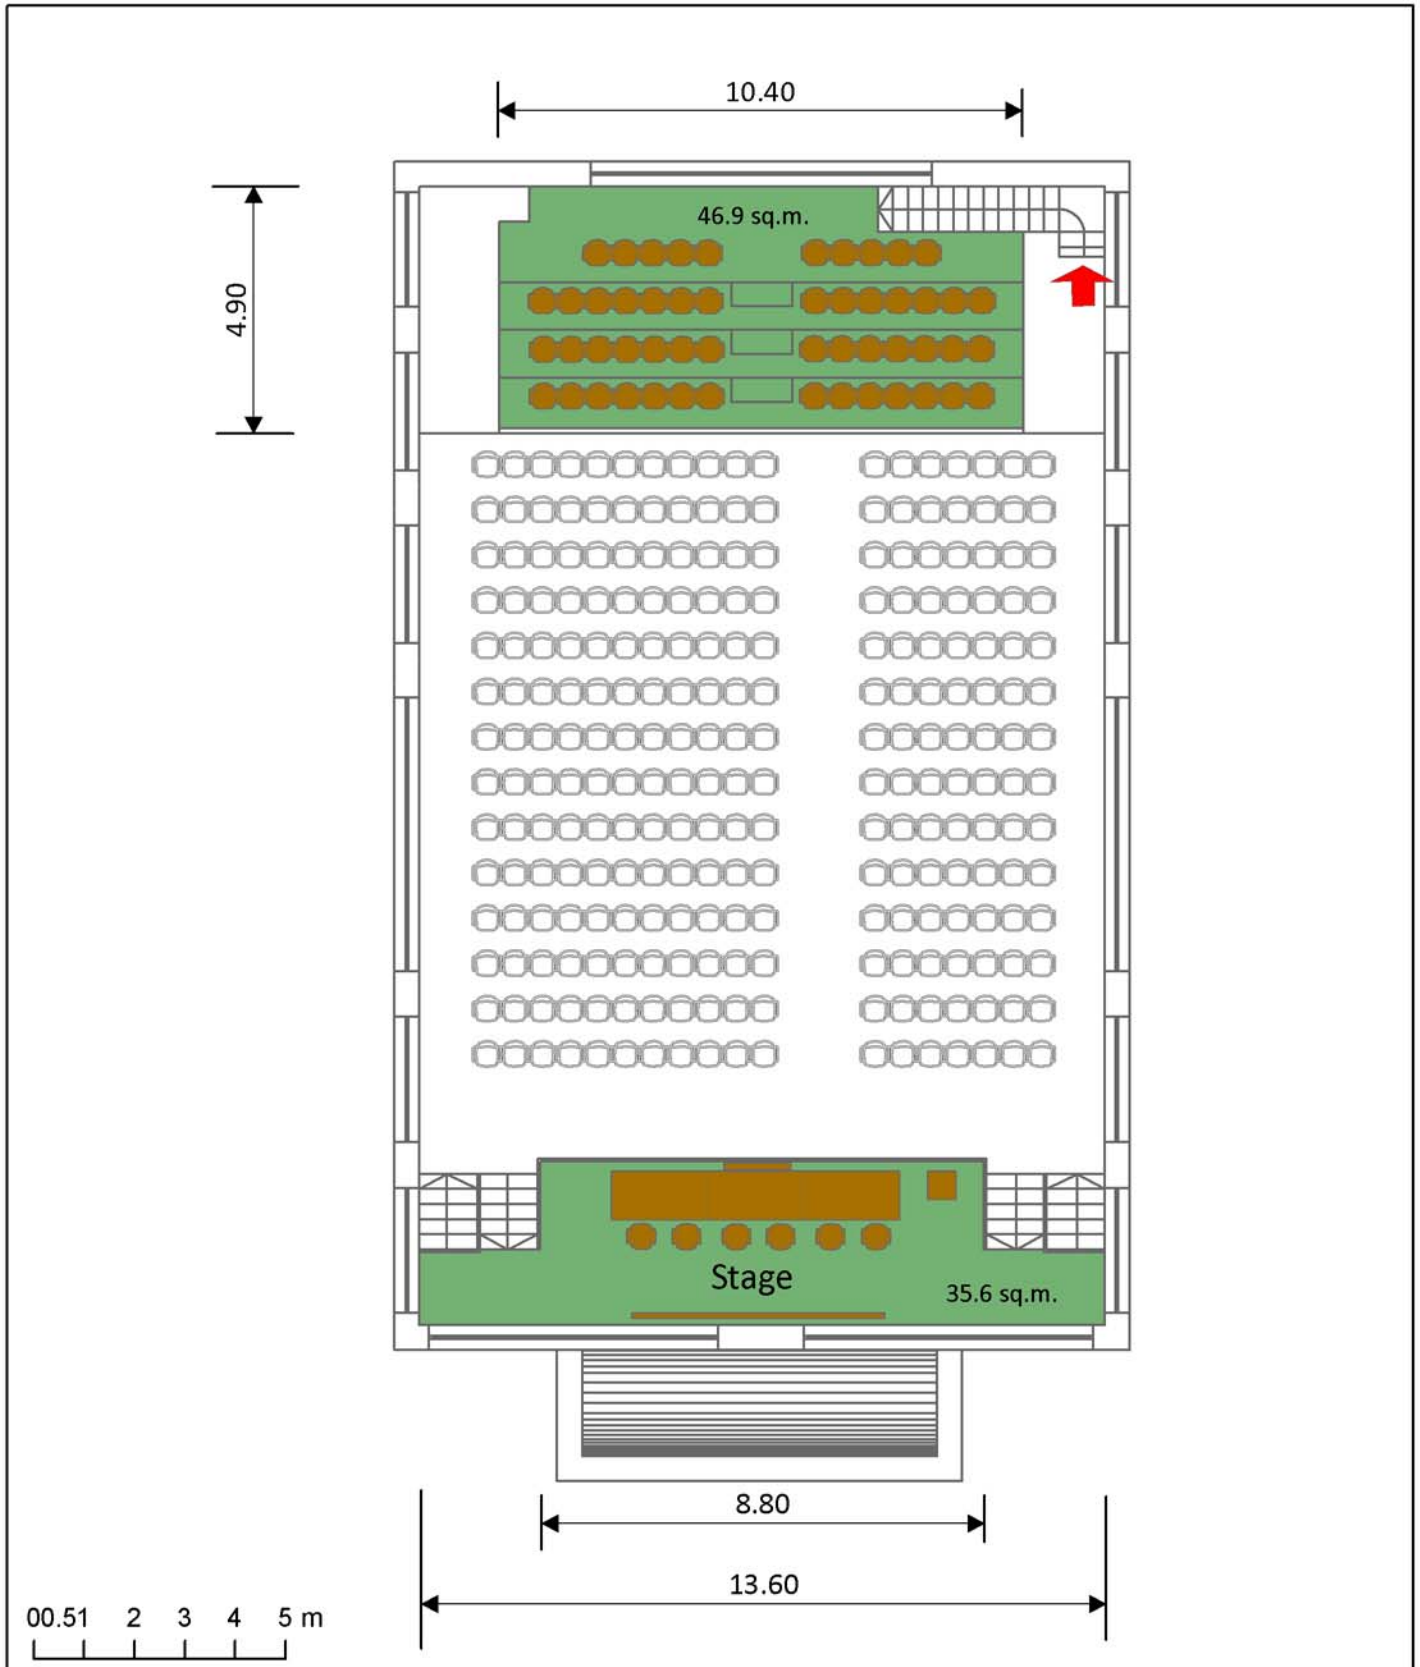

MEDITERRANEAN AGRONOMIC INSTITUTE OF CHANIA
CONFERENCE CENTRE

AMPHITHEATER: POSEIDON

TOTAL CAPACITY: 322 SEATS

MAIN AUDITORIUM: 270 SEATS

AREA: 237.8 SQ.M.

HEIGHT: 3.75 - 6.00 M.

MEDITERRANEAN AGRONOMIC INSTITUTE OF CHANIA
CONFERENCE CENTRE

AMPHITHEATER: POSEIDON
TOTAL CAPACITY: 322 SEATS
MAIN AUDITORIUM: 270 SEATS
BALCONY: 52 SEATS
AREA: 46.9 SQ.M.
HEIGHT: 2.80-3.80 M.

MEDITERRANEAN AGRONOMIC INSTITUTE OF CHANIA
CONFERENCE CENTRE

AMPHITHEATER: POSEIDON

GROUND FLOOR

00.51 2 3 4 5 m