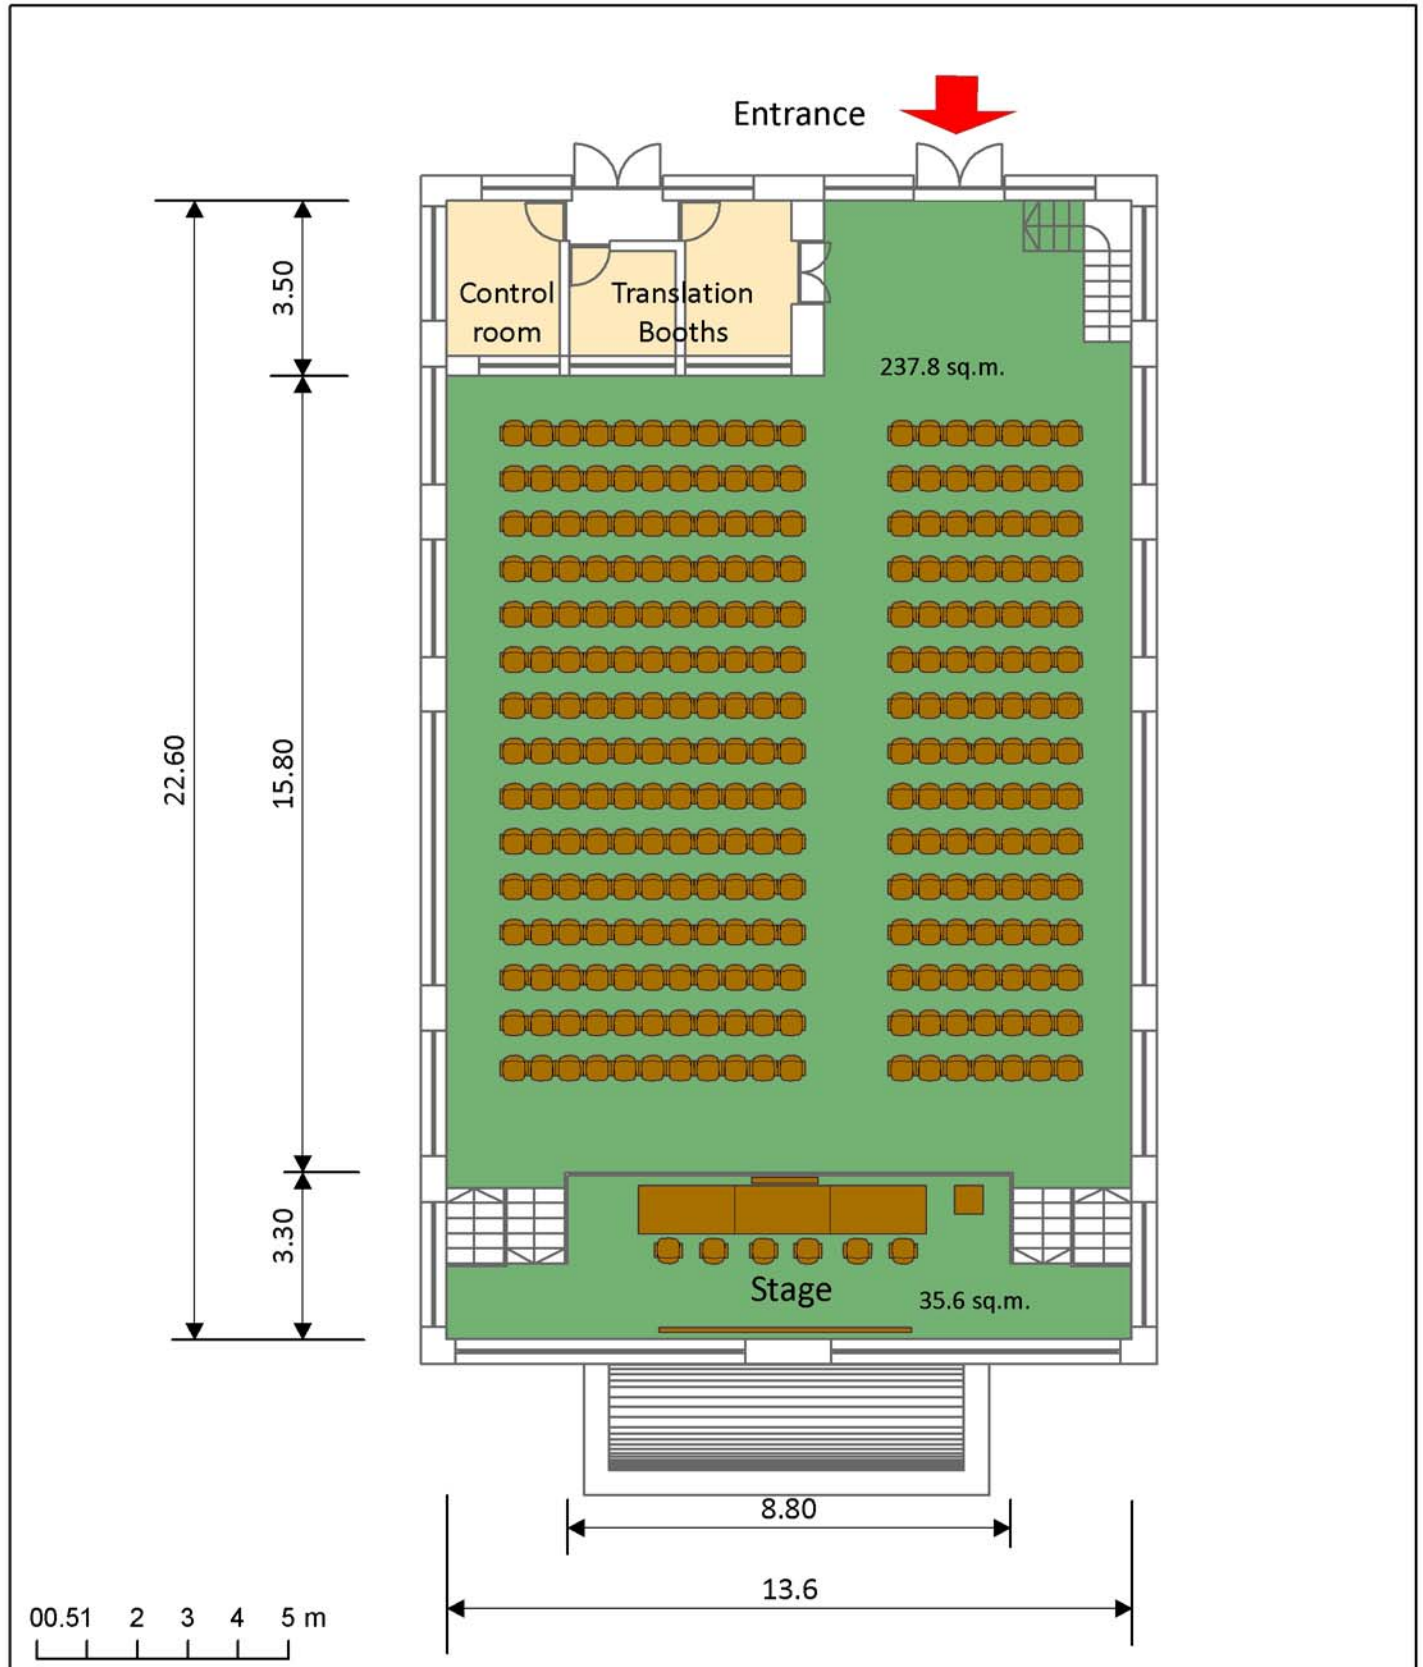

MEDITERRANEAN AGRONOMIC INSTITUTE OF CHANIA
CONFERENCE CENTRE

AMPHITHEATER: POSEIDON

TOTAL CAPACITY: 322 SEATS

MAIN AUDITORIUM: 270 SEATS

AREA: 237.8 SQ.M.

HEIGHT: 3.75 - 6.00 M.

MEDITERRANEAN AGRONOMIC INSTITUTE OF CHANIA
CONFERENCE CENTRE

AMPHITHEATER: POSEIDON
TOTAL CAPACITY: 322 SEATS
MAIN AUDITORIUM: 270 SEATS
BALCONY: 52 SEATS
AREA: 46.9 SQ.M.
HEIGHT: 2.80-3.80 M.

MEDITERRANEAN AGRONOMIC INSTITUTE OF CHANIA
CONFERENCE CENTRE

AMPHITHEATER: POSEIDON

GROUND FLOOR

00.51 2 3 4 5 m