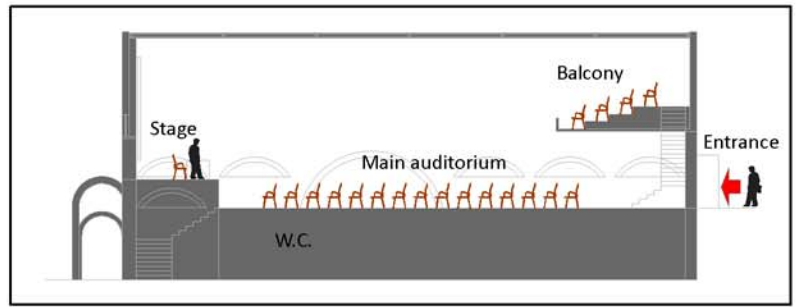

MEDITERRANEAN AGRONOMIC INSTITUTE OF CHANIA
CONFERENCE CENTRE

AMPHITHEATER: POSEIDON

TOTAL CAPACITY: 322 SEATS

MAIN AUDITORIUM: 270 SEATS

AREA: 237.8 SQ.M.

HEIGHT: 3.75 - 6.00 M.

MEDITERRANEAN AGRONOMIC INSTITUTE OF CHANIA
CONFERENCE CENTRE

AMPHITHEATER: POSEIDON
TOTAL CAPACITY: 322 SEATS
MAIN AUDITORIUM: 270 SEATS
BALCONY: 52 SEATS
AREA: 46.9 SQ.M.
HEIGHT: 2.80-3.80 M.

MEDITERRANEAN AGRONOMIC INSTITUTE OF CHANIA
CONFERENCE CENTRE

AMPHITHEATER: POSEIDON

GROUND FLOOR

00.51 2 3 4 5 m