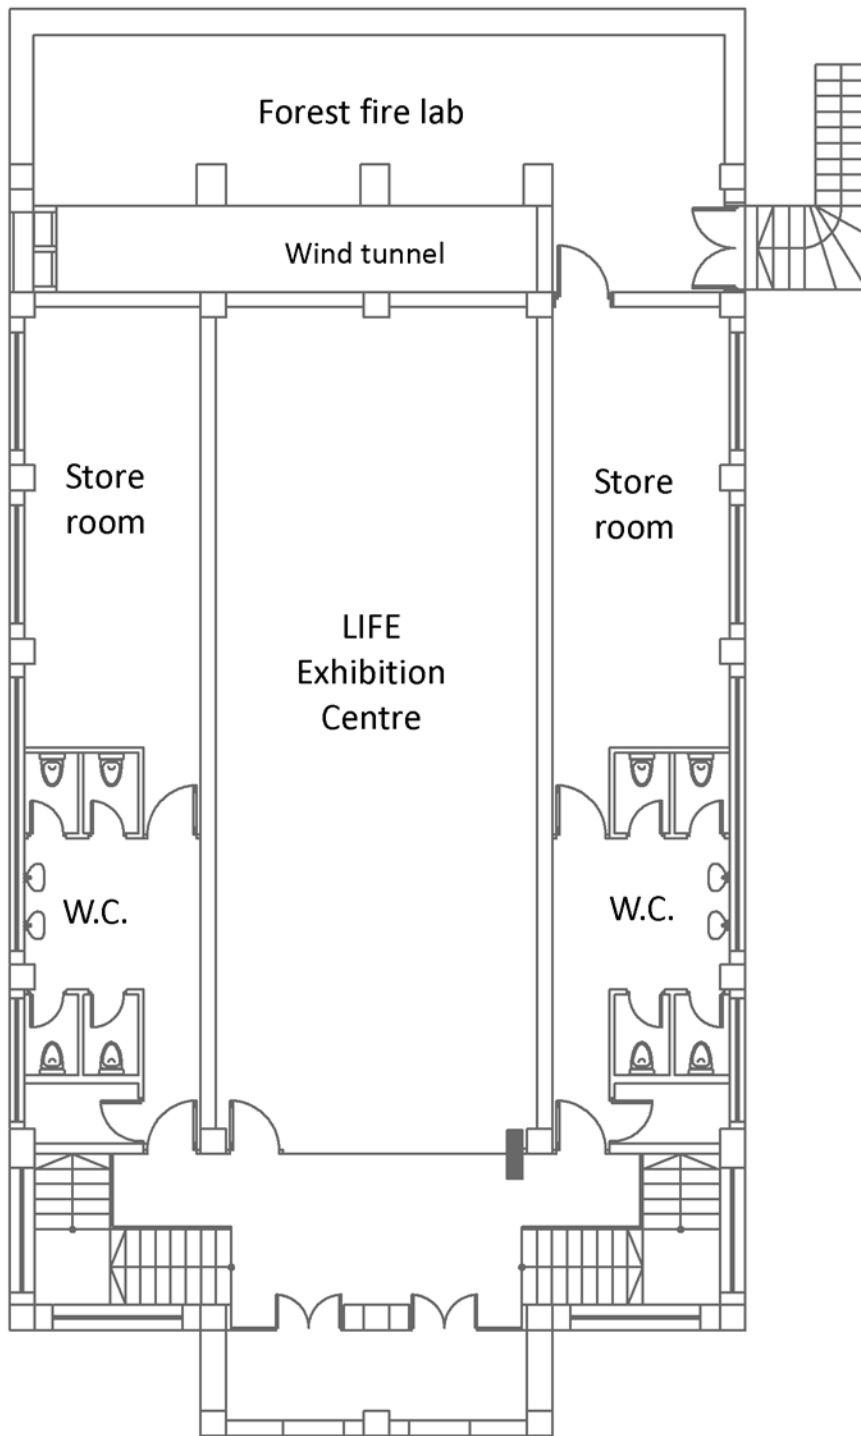

MEDITERRANEAN AGRONOMIC INSTITUTE OF CHANIA
CONFERENCE CENTRE

AMPHITHEATER: POSEIDON

TOTAL CAPACITY: 322 SEATS

MAIN AUDITORIUM: 270 SEATS

AREA: 237.8 SQ.M.

HEIGHT: 3.75 - 6.00 M.

MEDITERRANEAN AGRONOMIC INSTITUTE OF CHANIA
CONFERENCE CENTRE

AMPHITHEATER: POSEIDON
TOTAL CAPACITY: 322 SEATS
MAIN AUDITORIUM: 270 SEATS
BALCONY: 52 SEATS
AREA: 46.9 SQ.M.
HEIGHT: 2.80-3.80 M.

MEDITERRANEAN AGRONOMIC INSTITUTE OF CHANIA
CONFERENCE CENTRE

AMPHITHEATER: POSEIDON

GROUND FLOOR

00.51 2 3 4 5 m