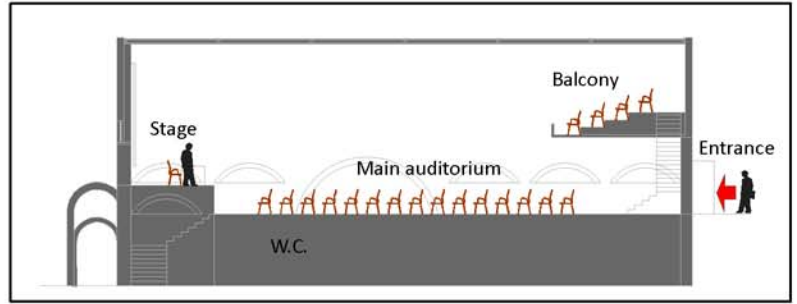

MEDITERRANEAN AGRONOMIC INSTITUTE OF CHANIA
CONFERENCE CENTRE

AMPHITHEATER: POSEIDON

TOTAL CAPACITY: 322 SEATS

MAIN AUDITORIUM: 270 SEATS

AREA: 237.8 SQ.M.

HEIGHT: 3.75 - 6.00 M.

MEDITERRANEAN AGRONOMIC INSTITUTE OF CHANIA
CONFERENCE CENTRE

AMPHITHEATER: POSEIDON
TOTAL CAPACITY: 322 SEATS
MAIN AUDITORIUM: 270 SEATS
BALCONY: 52 SEATS
AREA: 46.9 SQ.M.
HEIGHT: 2.80-3.80 M.

MEDITERRANEAN AGRONOMIC INSTITUTE OF CHANIA
CONFERENCE CENTRE

AMPHITHEATER: POSEIDON

GROUND FLOOR

00.51 2 3 4 5 m